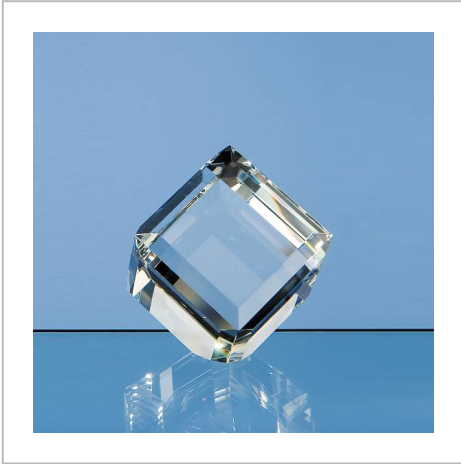

## Optical Crystal Bevel Edged Cube

6CM OPTICAL CRYSTAL BEVEL EDGED CUBE

|                   |                    |
|-------------------|--------------------|
| METHOD            | Engraved           |
| PRINT AREA        | H40, W40           |
| MATERIAL          | Glass              |
| COLOURS           | Clear              |
| SIZE              | H80, W80           |
| AWARD PACKAGING   | Foam Lined Boxes   |
| WEIGHT            | 1.3KG              |
| MOQ               | 1                  |
| CARTON QUANTITY   | 15                 |
| CARTON WEIGHT     | 20KG               |
| CARTON DIMENSIONS | 61cm x 46cm x 46cm |