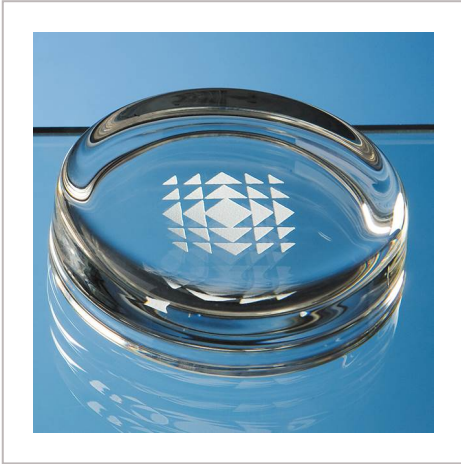

Round Glass Paperweight

7CM ROUND GLASS PAPERWEIGHT

METHOD	Engraved
PRINT AREA	42mm Dia
MATERIAL	Glass
COLOURS	Clear
SIZE	H20, D70
AWARD PACKAGING	Blue Skillet Box
WEIGHT	1.3KG
MOQ	1
CARTON QUANTITY	15
CARTON WEIGHT	20KG
CARTON DIMENSIONS	61cm x 46cm x 46cm