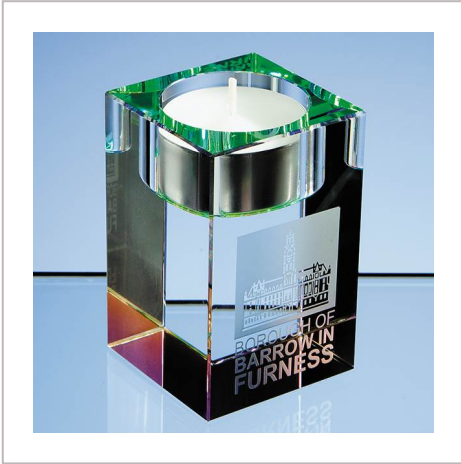

## Optical Crystal Tealight\* Holder

8CM OPTICAL CRYSTAL TEALIGHT\* HOLDER

|                   |                    |
|-------------------|--------------------|
| METHOD            | Engraved           |
| PRINT AREA        | H45, W37           |
| MATERIAL          | Glass              |
| COLOURS           | Clear              |
| SIZE              | H80, W50, D50      |
| AWARD PACKAGING   | Foam Lined Boxes   |
| WEIGHT            | 1.3KG              |
| MOQ               | 1                  |
| CARTON QUANTITY   | 15                 |
| CARTON WEIGHT     | 20KG               |
| CARTON DIMENSIONS | 61cm x 46cm x 46cm |